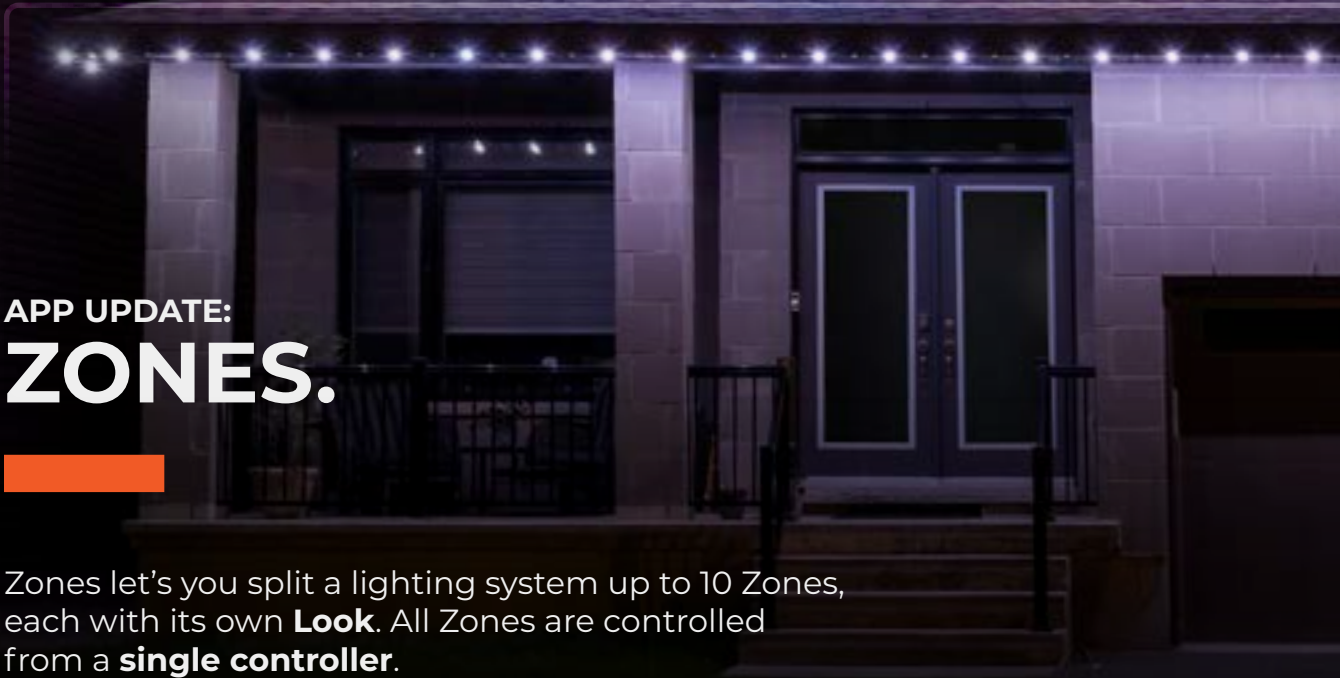

STANDARD
TRACK

FRONT MOUNT
SLOPED TRACK

BULBS: 86
LINEAR FT: 57
LOOK: EASTER
BUILDING: RESIDENTIAL

Display 2 | Rainbow Pattern

Display 1 | Pot Light Effect

APP UPDATE:
ZONES.

Zones let's you split a lighting system up to 10 Zones, each with its own **Look**. All Zones are controlled from a **single controller**.

TOTAL CONTROL MADE SIMPLE.

Patterns, scheduling, and individual control over each led are all easily achieved in our intuitive simple-to-use app. With **cloud connectivity**, you're able to access your system from **anywhere**.