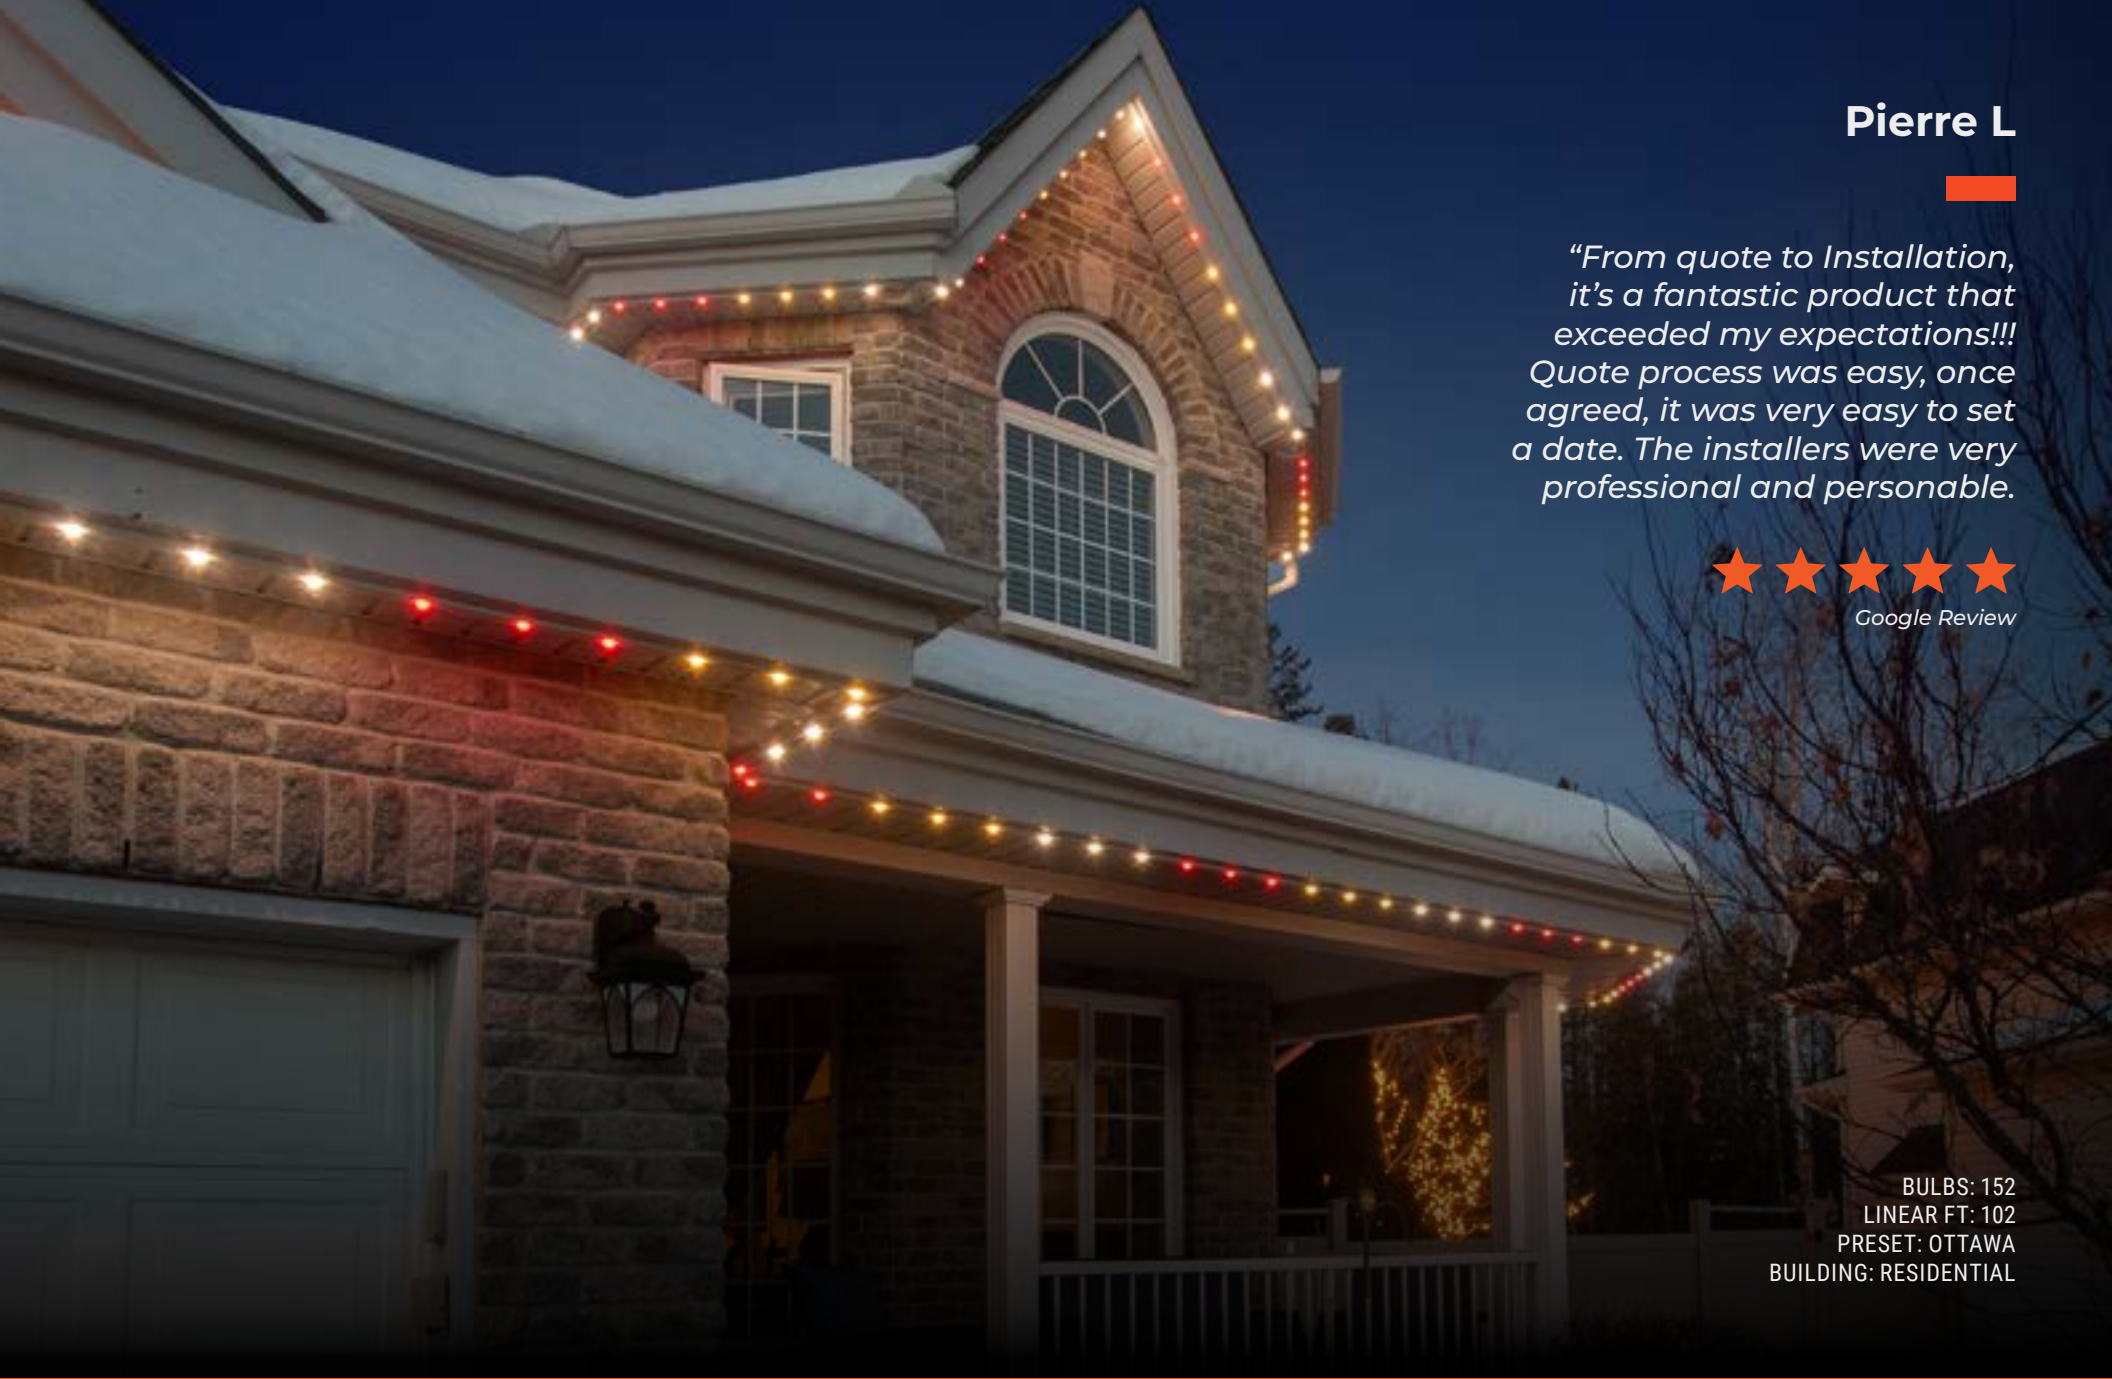

Pierre L

“From quote to Installation, it’s a fantastic product that exceeded my expectations!!! Quote process was easy, once agreed, it was very easy to set a date. The installers were very professional and personable.

Google Review

BULBS: 152
LINEAR FT: 102
PRESET: OTTAWA
BUILDING: RESIDENTIAL