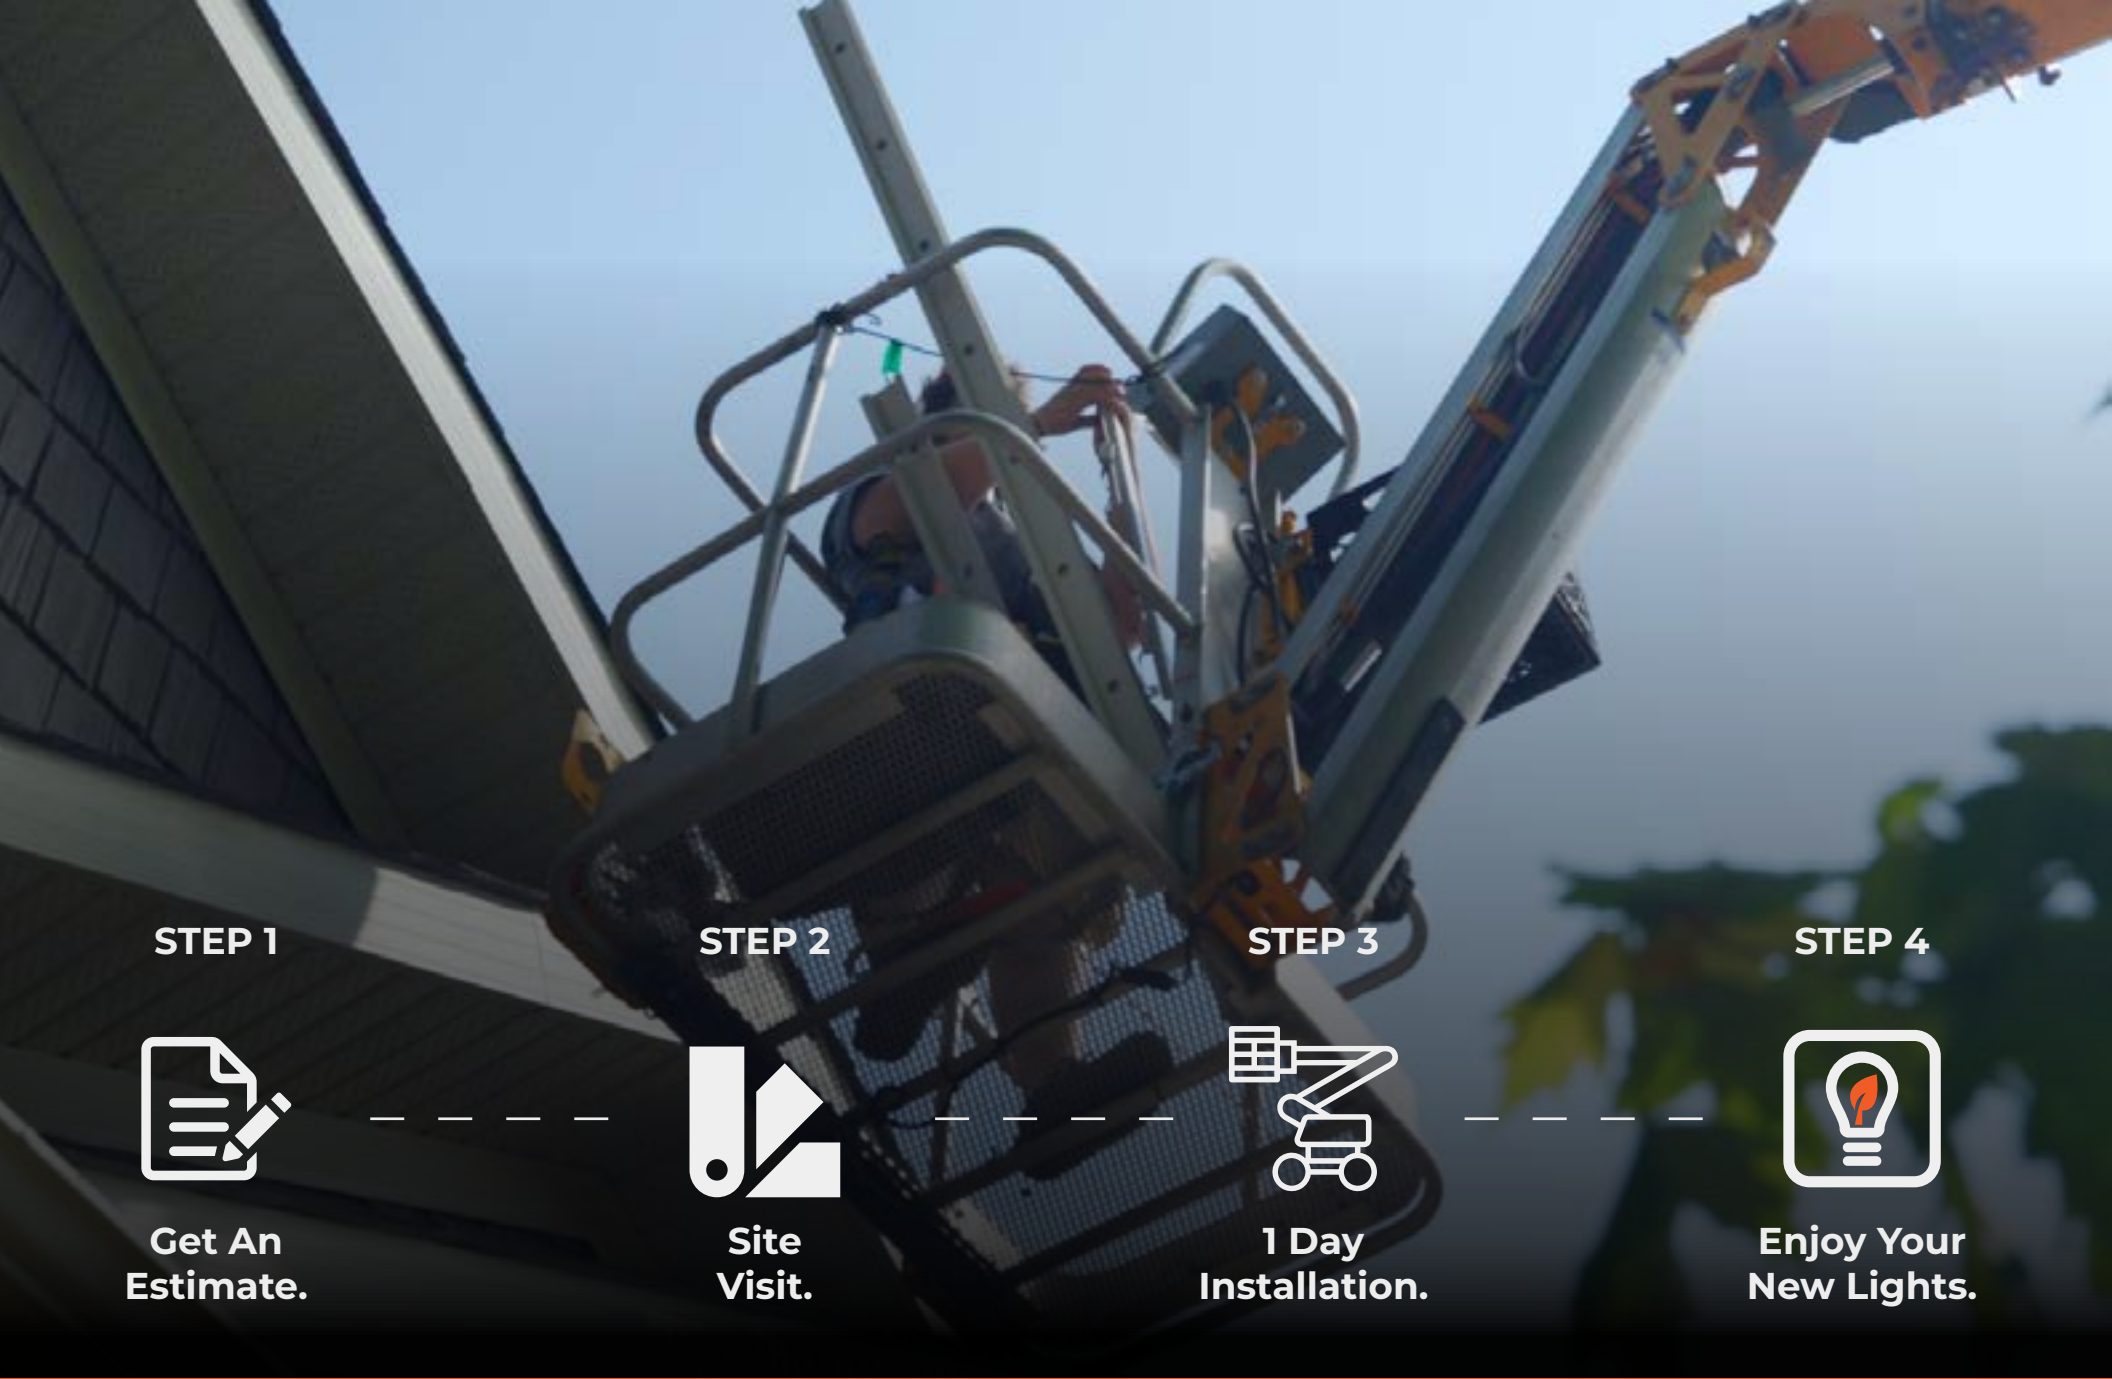

STEP 1

Get An Estimate.

STEP 2

Site Visit.

STEP 3

1 Day Installation.

STEP 4

Enjoy Your New Lights.