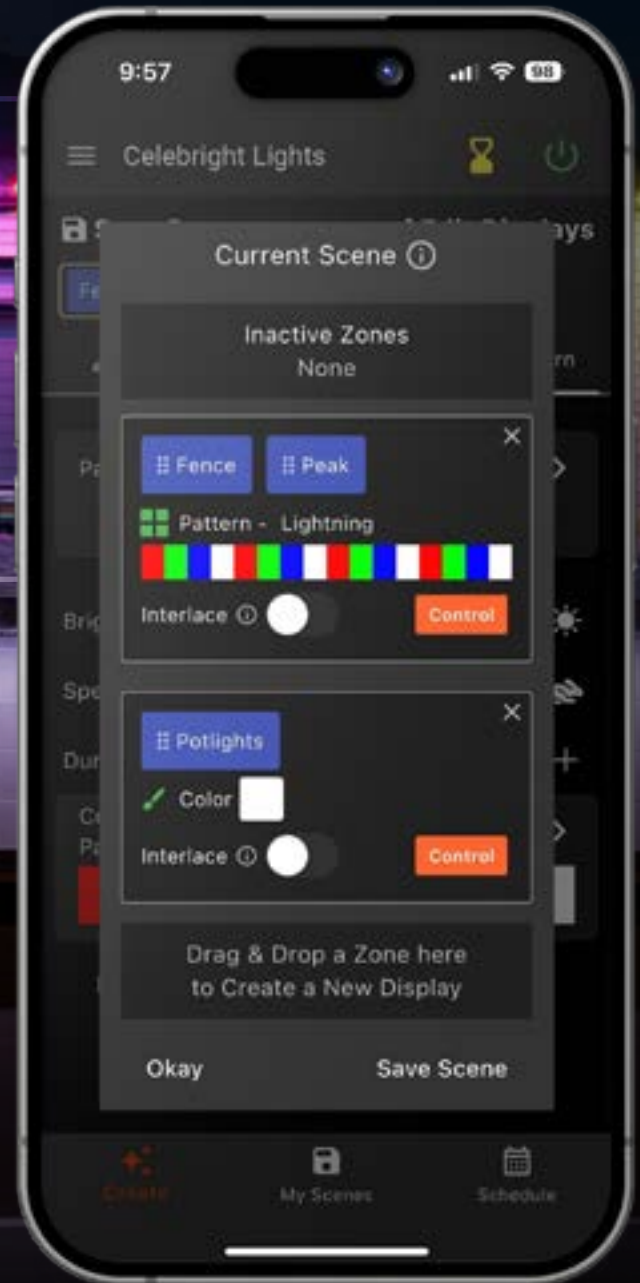

Celebright is the proud innovator of a proprietary permanent lighting system that is best-in-class and eco-friendly. Our custom bulbs are **20mm in size**, and each pixel features one point of light, encased in a frosted shell, creating a **soft diffused look** that is virtually invisible by day. The Celebright system uses about the same amount of electricity as a **60w light bulb** and uses RGBW LEDs with a dedicated white LED, offering warmer whites in an energy-efficient way.

ONE SIZE DOESN'T FIT ALL.

We offer **11 unique tracks** in 100+ colors of aluminum, which allows us to install the system on a variety of **rooflines, dormers, porches, fences, and even stairs!** Mix and match track styles to seamlessly integrate Celebright lighting system on your home. Let Celebright illuminate your surroundings with style and brilliance.

STANDARD
TRACK

FRONT MOUNT
SLOPED TRACK

BULBS: 86
LINEAR FT: 57
LOOK: EASTER
BUILDING: RESIDENTIAL

Display 2 | Rainbow Pattern

Display 1 | Pot Light Effect

APP UPDATE:
ZONES.

Zones let's you split a lighting system up to 10 Zones, each with its own **Look**. All Zones are controlled from a **single controller**.

TOTAL CONTROL MADE SIMPLE.

Patterns, scheduling, and individual control over each led are all easily achieved in our intuitive simple-to-use app. With **cloud connectivity**, you're able to access your system from **anywhere**.